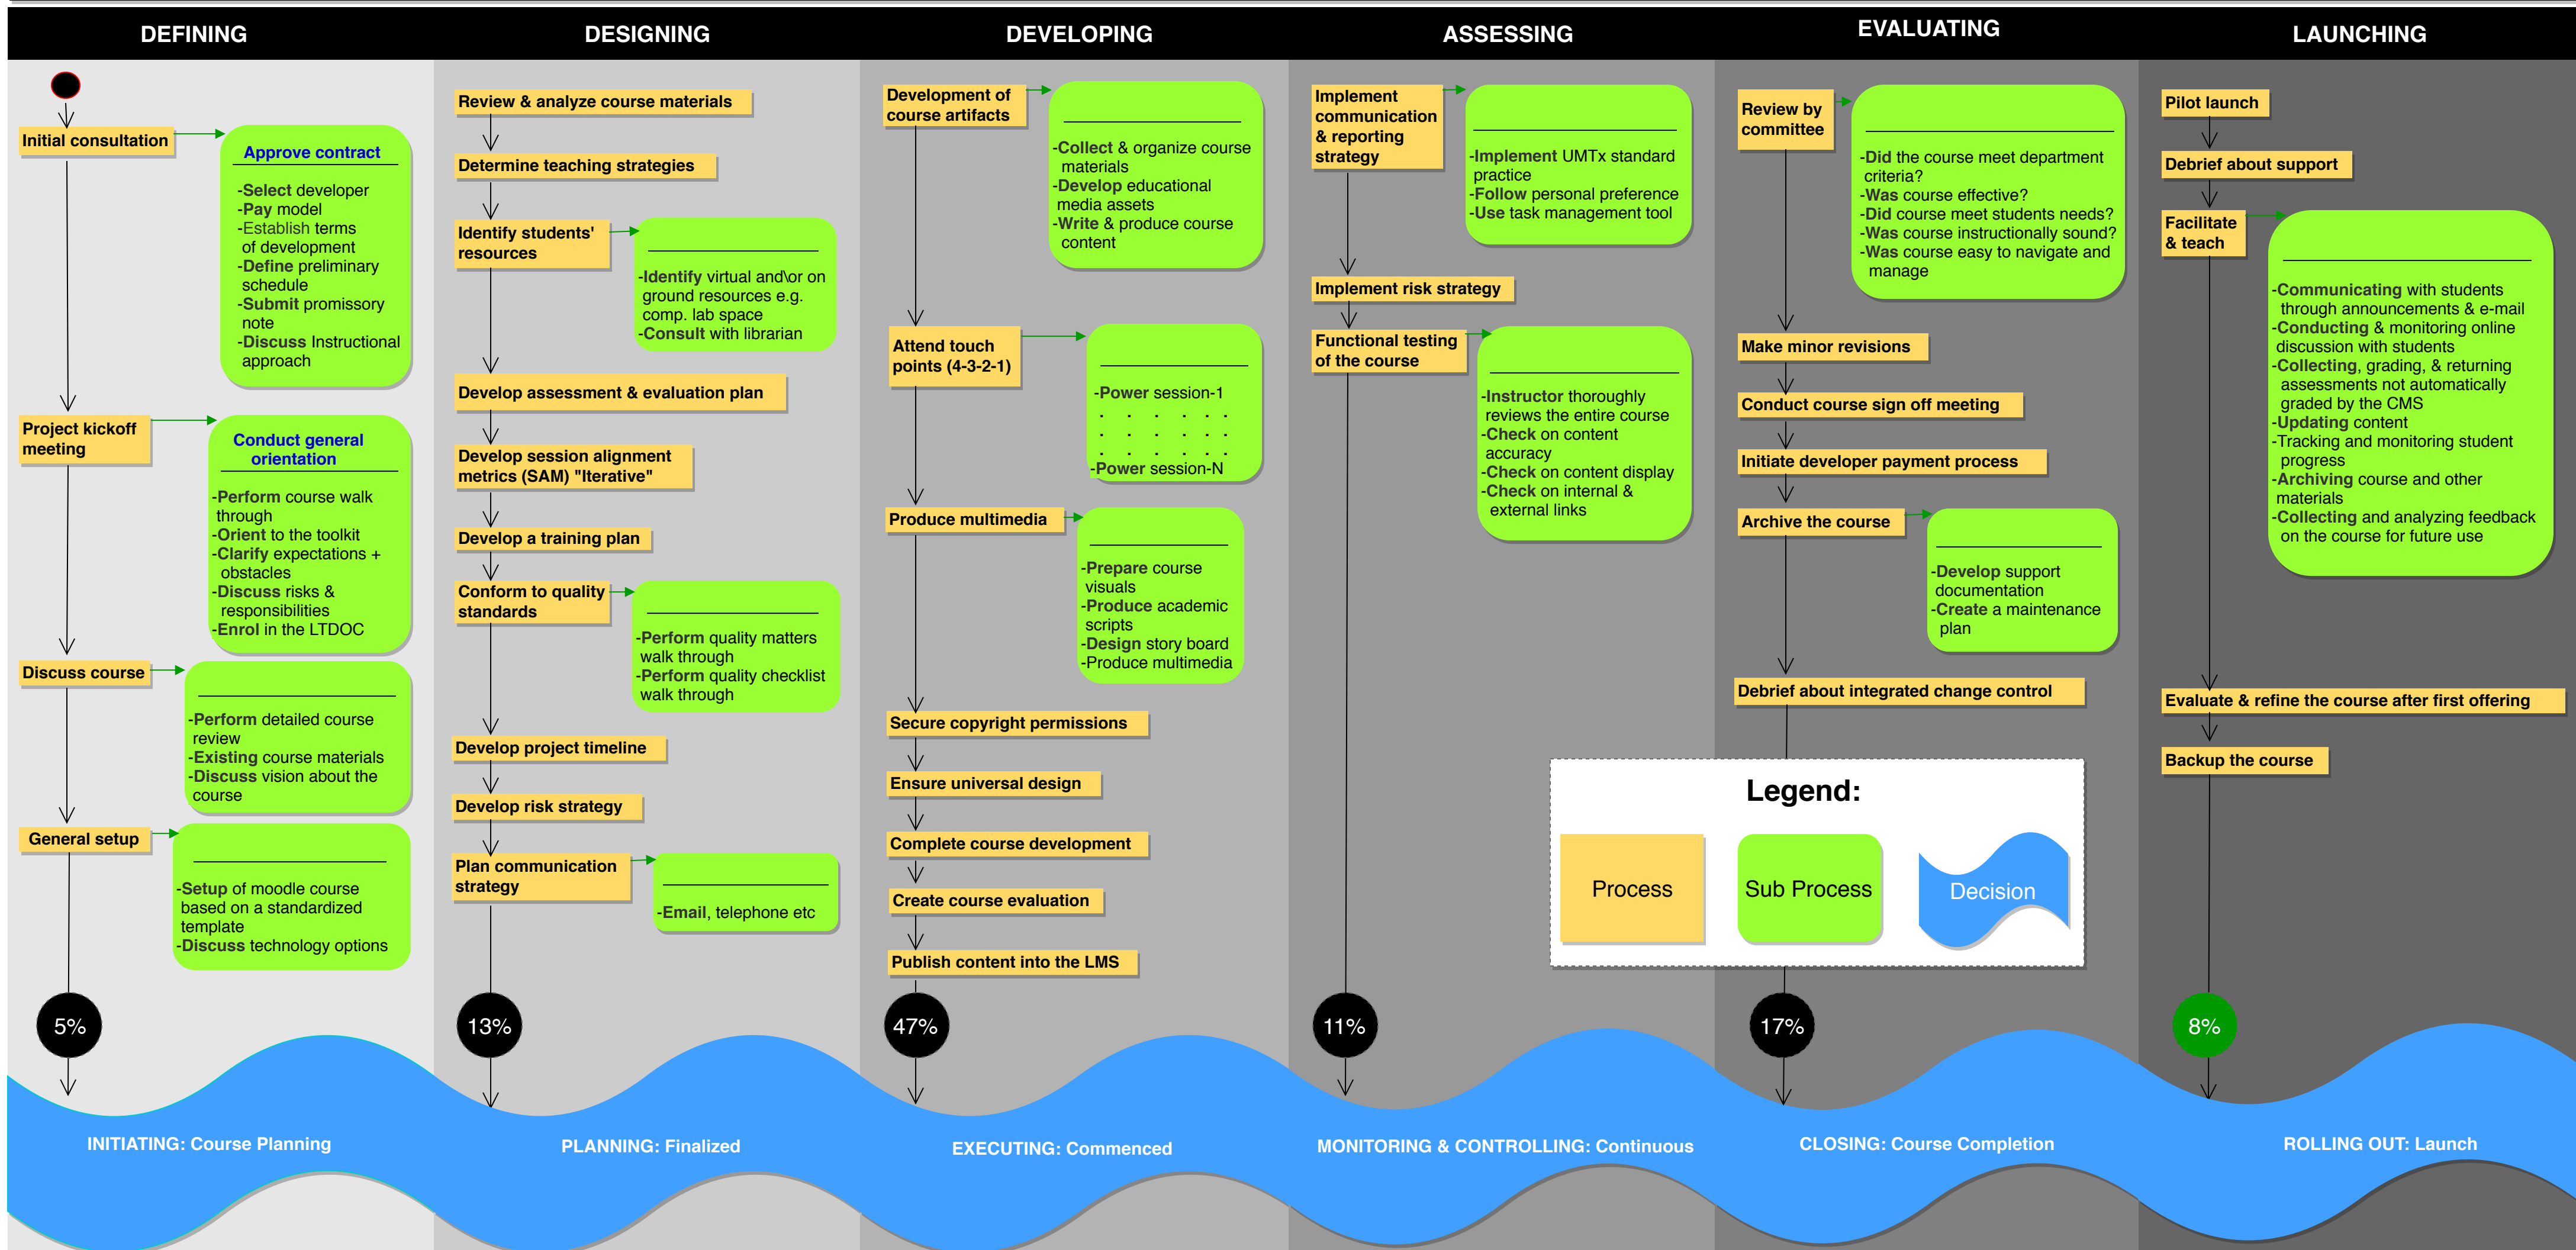

# Knowledge (Retain, Reuse, Revise, Remix, Redistribute) Process Map

Director UMT: \_\_\_\_\_

Revised By: \_\_\_\_\_

Revised on: \_\_\_\_\_

Produced By: \_\_\_\_\_